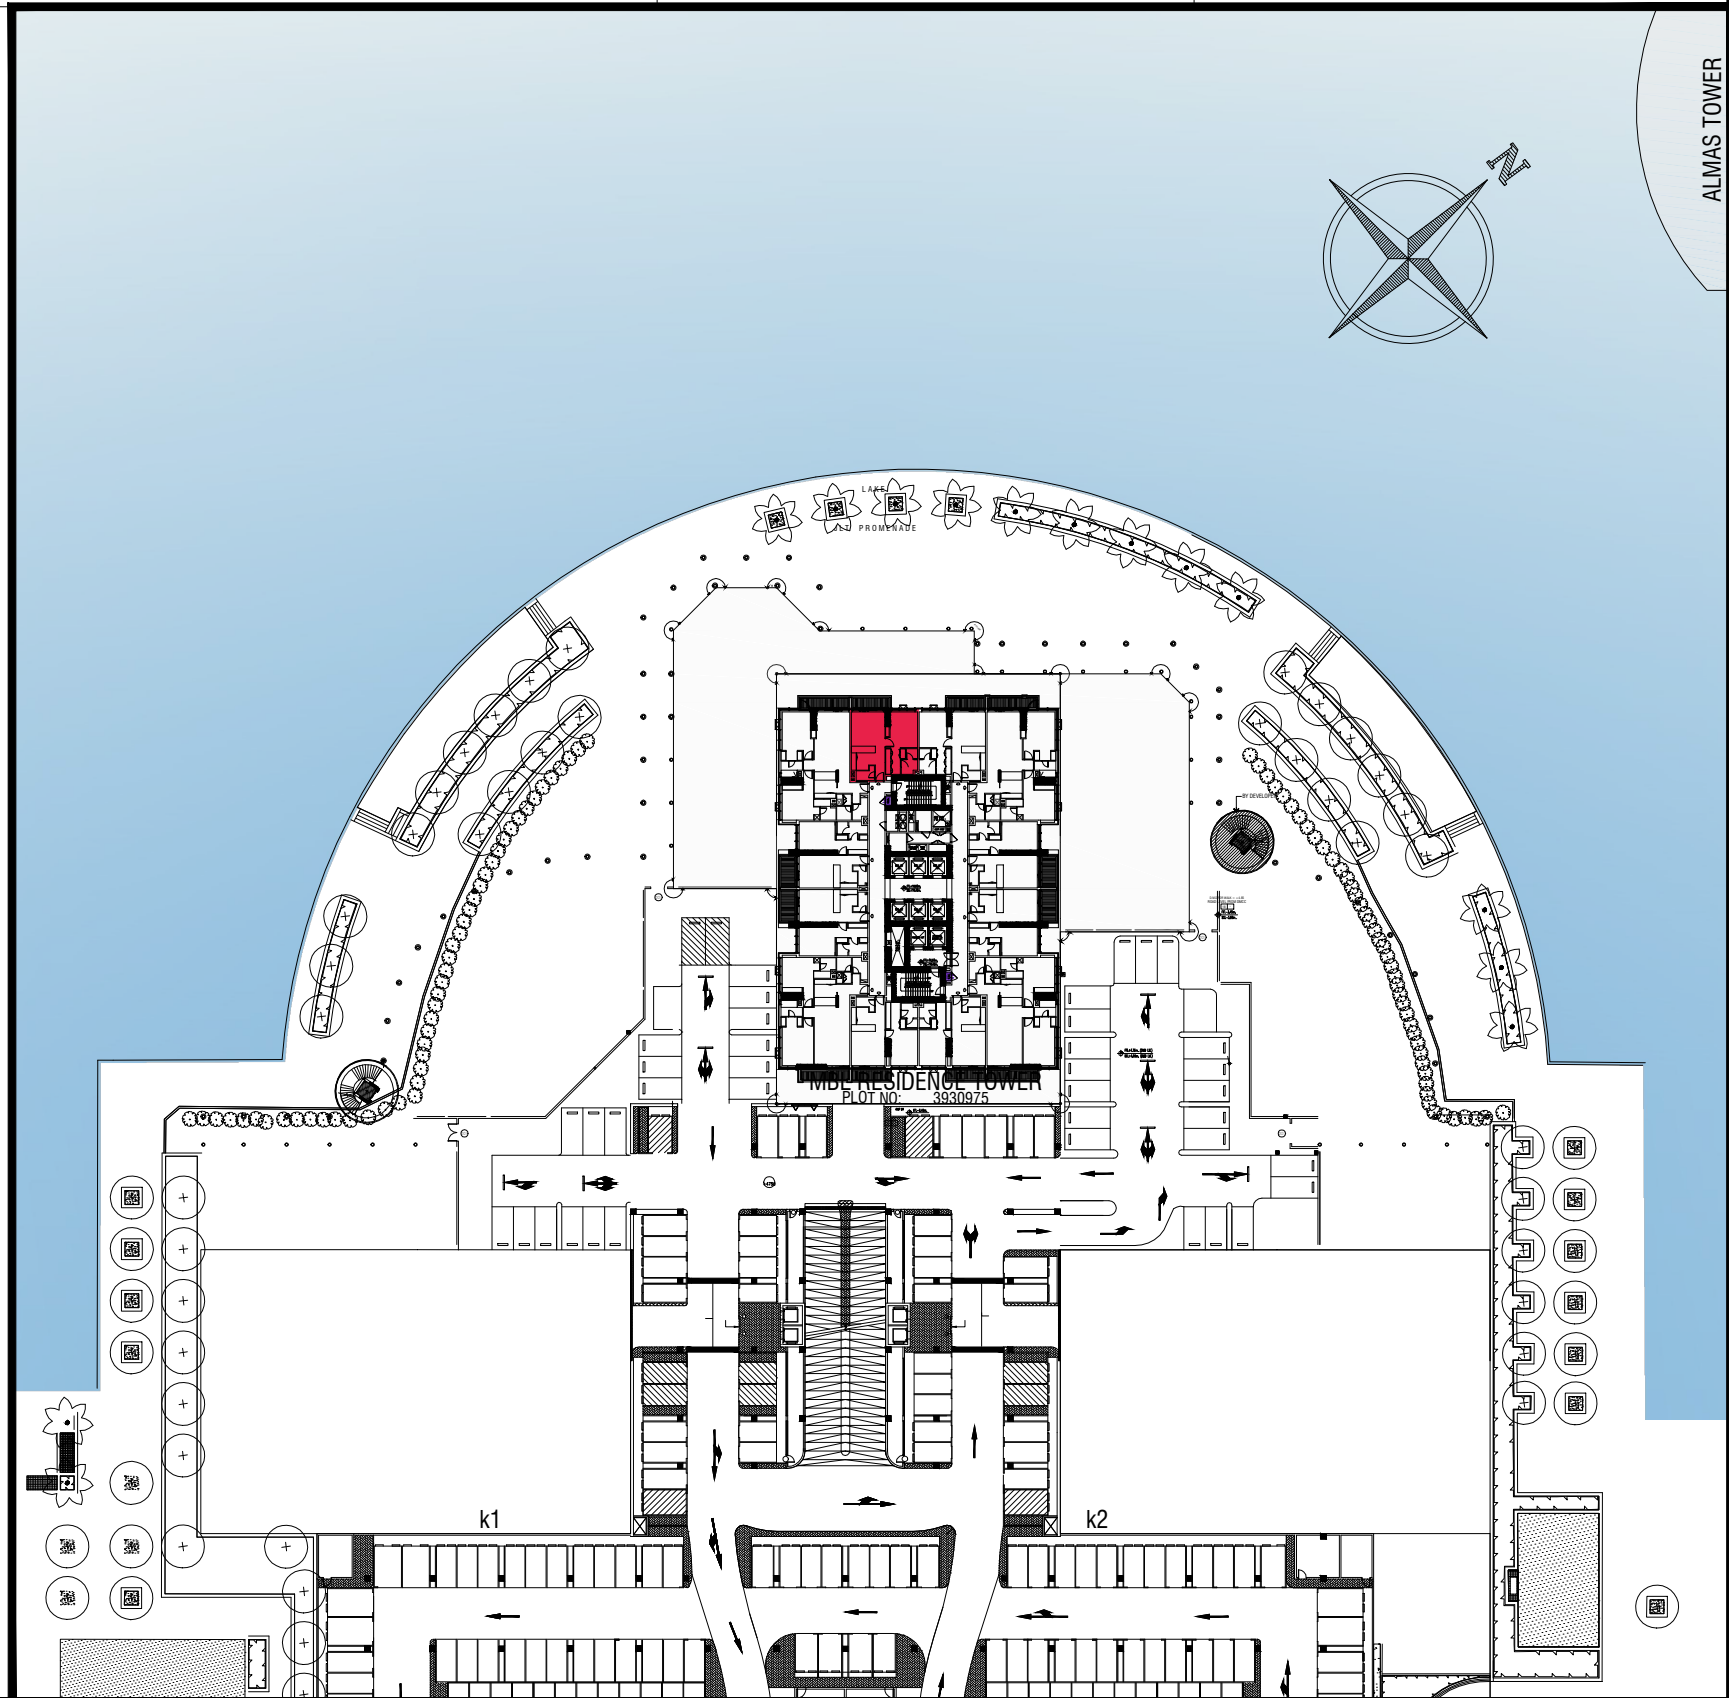

CLUSTER : K

BUILDING NAME. : MBL RESIDENCE TOWER

ENGINEERING DEPARTMENT

CHECKED BY :

APPROVED BY :

SALES DEPARTMENT

CHECKED BY :

APPROVED BY :

01
DOOR OPENS
AT NORTH-WEST

FLOOR PLAN

MASTER PLAN

PROJECT NAME : MBL RESIDENCE TOWER

FLOOR NO. : 3

UNIT AREA : 697.29 Sq.ft

REMARKS : LAKE VIEW

APARTMENT NO. : 301

BALCONY AREA : 78.14 Sq.ft

TOTAL : 775.43 Sq.ft

PAGE NO. :
DATE : 17/07/2017